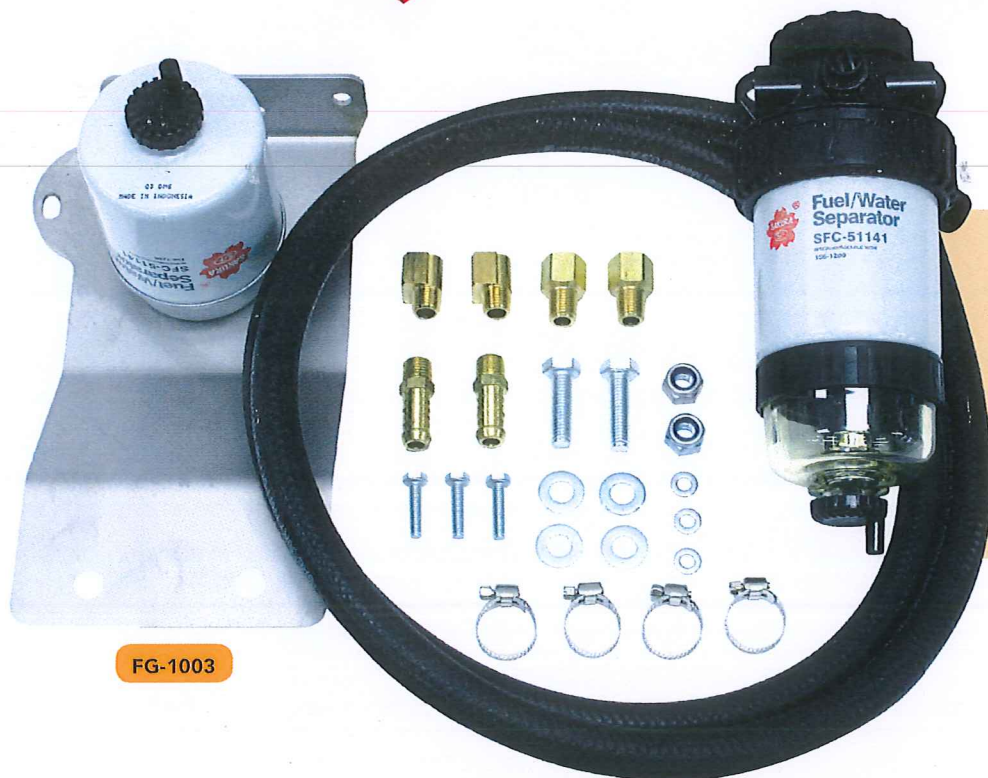

COMPLETE ADD-ON PROTECTION FOR YOUR VEHICLE

Sakura Pre Fuel Filter Kits Now Available

SAKURA
FILTERS AUSTRALIA

FG-1003

Each kit contains:

- ✓ Filter
- ✓ Hose
- ✓ Bracket
- ✓ Fittings
- ✓ Spare Filter
(30 Micron Filters)