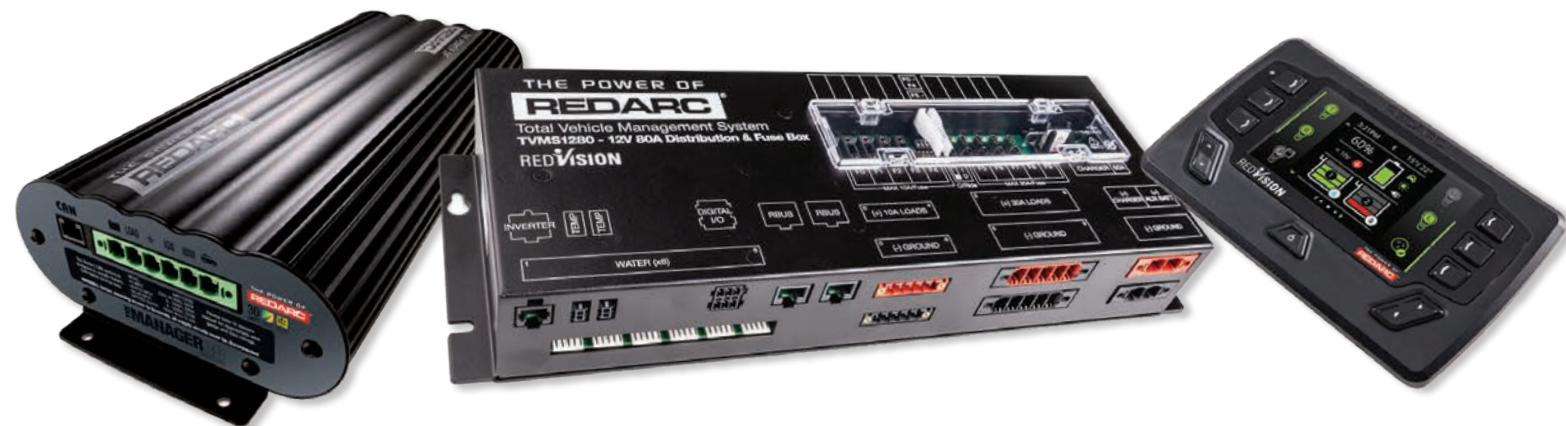

New Product Bulletin

THE POWER OF
REDARC®

REDVISION
TVMS1280 • TVMSKIT03 • TVMSKIT04

REDARC are proud to introduce the RedVision - Total Vehicle Management System to the Australian Aftermarket.

RedVision sets a new level of automation in the Recreational and 4WD industries by bringing information and control right to the user's fingertips. The system allows monitoring of water levels, battery SoC, voltage, temperature and control of various electronic loads connected to the system.

RedVision comes equipped with an in-vehicle mounted display and Bring Your Own Device 'BYOD' smartphone iOS or android app that enables the control and monitoring of many functions in a camper, caravan, motorhome or 4WD in one place.

As part of the aftermarket release a Configurator app is also now available on the Apple App Store and Google Play which allows the configuration and modification of the RedVision installation as well as The Manager if connected. RedVision can be purchased as a standard kit (TVMS1280 - Distribution Box & Display) or as a complete kit featuring either a Manager15 or Manager30, TVMSKIT03 & TVMSKIT04 respectively.

PART NO.	DESCRIPTION
TVMS1280	Display & Distribution Box
TVMSKIT03	TVMS1280 & BMS1215S3
TVMSKIT04	TVMS1280 & BMS1230S2

REDVISION

- Switch devices on/off like lights, tv, electric steps, etc
- Monitor water and temperature levels and battery information
- Combines power protection, distribution and control
- Modern, user friendly interface
- Bluetooth connectivity to RedVision app from mobile device